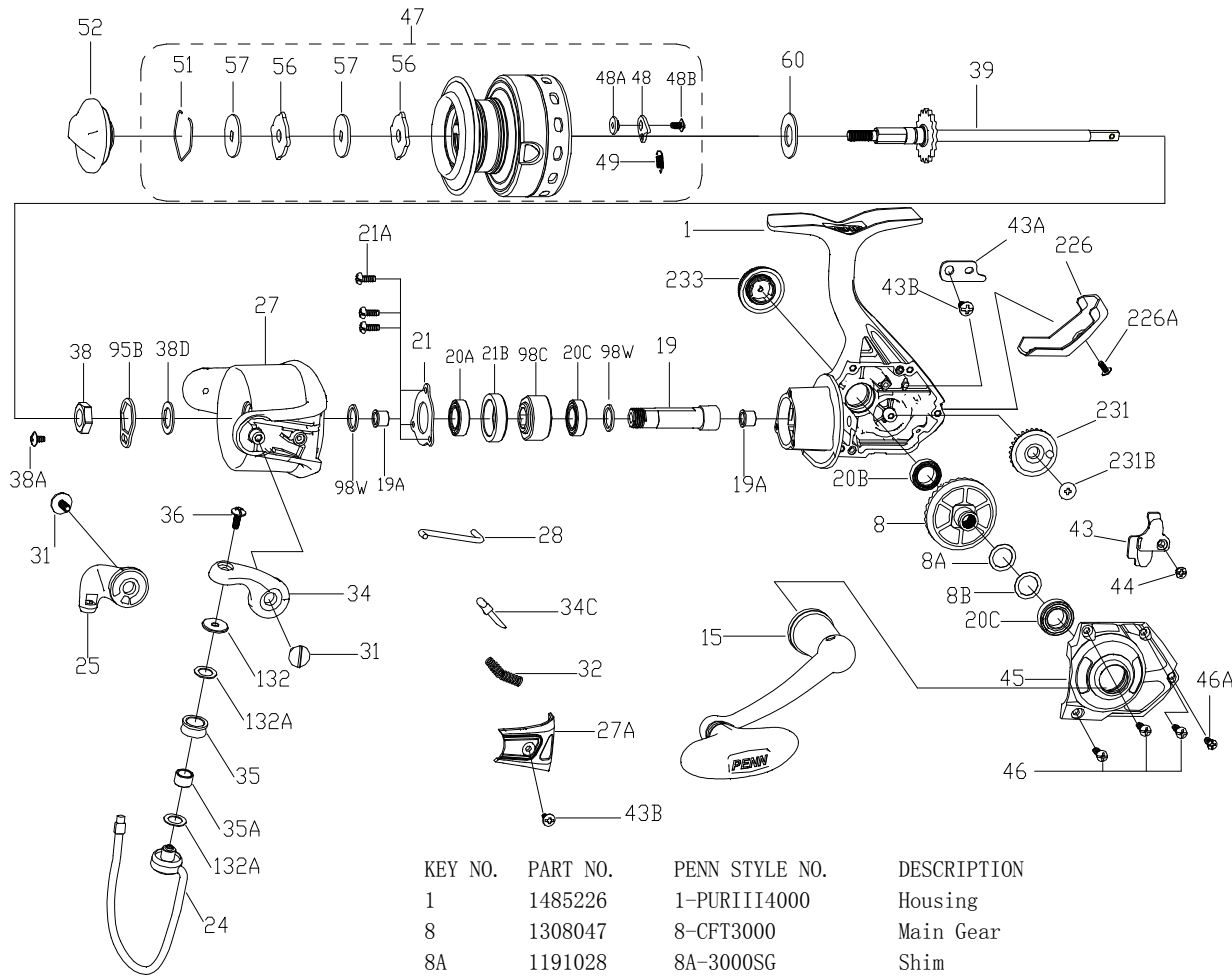

# PARTS LIST FOR MODEL AS PURIII4000

KEY NO.	PART NO.	PENN STYLE NO.	DESCRIPTION
24	1308055	24-CFT4000	Bail Wire
25	1308056	25-CFT3000	Bail Holder
27	1485225	27-PURIII4000	Rotor
27A	1308060	27A-CFT4000	Bail Pivot Cover
28	1308062	28-CFT4000	Trip Lever
31	1308063	31-CFT3000	Bail Arm Screw(2 req)
32	1191586	32-3000SG	Bail Spring
34	1308064	34-CFT3000	Bail Arm
34C	1308065	34C-CFT3000	Pivot Arm
35	1308066	35-CFT3000	Line Roller
35A	1308067	35A-CFT3000	Line Roller Bushing
36	1191699	36-3000SG	Bail Stud Screw
38	1203994	38-3000PUR	Rotor Nut
38A	1308069	38A-CFT3000	Rotor Locking Plate Screw
38D	1308070	38D-CFT3000	Rotor Nut Washer
39	1365731	39-FRCII4000	Main Shaft Assembly
43	1485219	43-PURIII3000	Crosswind Block
43A	1191818	43A-3000SG	Crosswind Block Plate
43B	1203997	43B-3000PUR	Bail Pivot Cover Screw(2 req)
44	1191843	44-3000SG	Crosswind Block Screw
45	1485213	45-PURIII3000	Housing Cover
46	1485201	46-PURIII3000	Housing Cover Screw (3 req)
46A	1485202	46A-PURIII3000	Housing Cover Screw
47	1485224	47-PURIII4000	Spool Assembly
48	1211604	48-3000SG	Click Tongue
48A	1214226	48A-3000SG	Click Tongue Washer
48B	1214189	48B-3000SG	Spool Click Screw
49	1211605	49-3000SG	Click Tongue Spring
51	1308078	51-CFT3000	Drag Retaining Ring
52	1485221	52-PURIII3000	Drag Knob Assembly
56	1485222	56-PURIII3000	Drag Washer (2 req)
57	1192043	57-3000SG	Keyed Washer (2 req)
60	1192060	60-3000SG	Thrust Washer
95B	1308081	95B-CFT3000	Rotor Locking Plate
98C	1192212	98C-3000SG	Clutch/Sleeve Assembly
98W	1204004	98W-3000PUR	Washer(2 req)
132	1192296	132-3000SG	Roller Washer
132A	1192302	132A-3000SG	Line Roller Washer (2 req)
226	1485215	226-PURIII3000	Rear Cover
226A	1485216	226A-PURIII3000	Rear Cover Screw
231	1485227	231-PURIII4000	Crosswind Gear
231B	1485218	231B-PURIII3000	Screw Crosswind Gear
233	1485198	233-PURIII3000	Bearing Cover Assembly